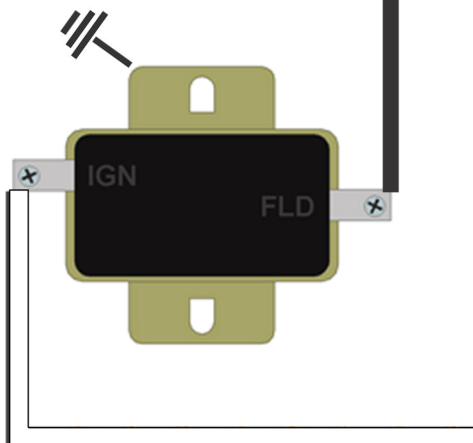

**MOPAR
EXTERNAL
REGULATOR
(pre- 1970)**

#914 TO ALTERNATOR REGULATOR EXCITER

#915 ALTERNATOR OUTPUT

PAINLESS
PERFORMANCE PRODUCTS